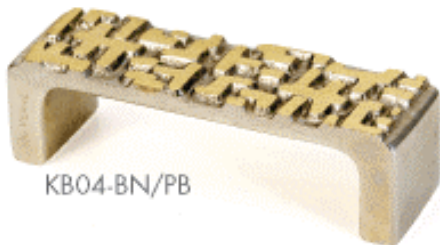

Clodagh Collection

Kuba by Clodagh Small Pull

Design: Clodagh Signature

Dark Antique Brass
Light Antique Brass
Brushed Nickel
Polished Brass
Polished Aluminum

3 1/4" L x 1" W x 1" D, Center: 3"

26
26
26
26
14

Pull/DUV KB04-DAB
Pull/DUV KB04-LAB
Pull/DUV KB04-BN
Pull/DUV KB04-PB
Pull/DUV KB04-PAL

clodagh 

Clodagh Collection

Kuba by Clodagh Medium Pull

Design: Clodagh Signature

Dark Antique Brass
Light Antique Brass
Brushed Nickel
Polished Brass
Polished Aluminum

5 1/2" L x 1 1/4" W x 1" D, Center: 5 1/4"

39
39
39
39
18

Pull/DUV KB05-DAB
Pull/DUV KB05-LAB
Pull/DUV KB05-BN
Pull/DUV KB05-PB
Pull/DUV KB05-PAL

KB05-BN/PB

KB05-DAB/LAB

KB05-PAL

clodagh 

Clodagh Collection

Kuba by Clodagh Large Pull

Design: Clodagh Signature

Dark Antique Brass
Light Antique Brass
Brushed Nickel
Polished Brass
Polished Aluminum

21" L x 1 1/4" W x 1 1/2" D, Center: 20 1/2"

165
165
165
165
65

Pull/DUV KB06-DAB
Pull/DUV KB06-LAB
Pull/DUV KB06-BN
Pull/DUV KB06-PB
Pull/DUV KB06-PAL