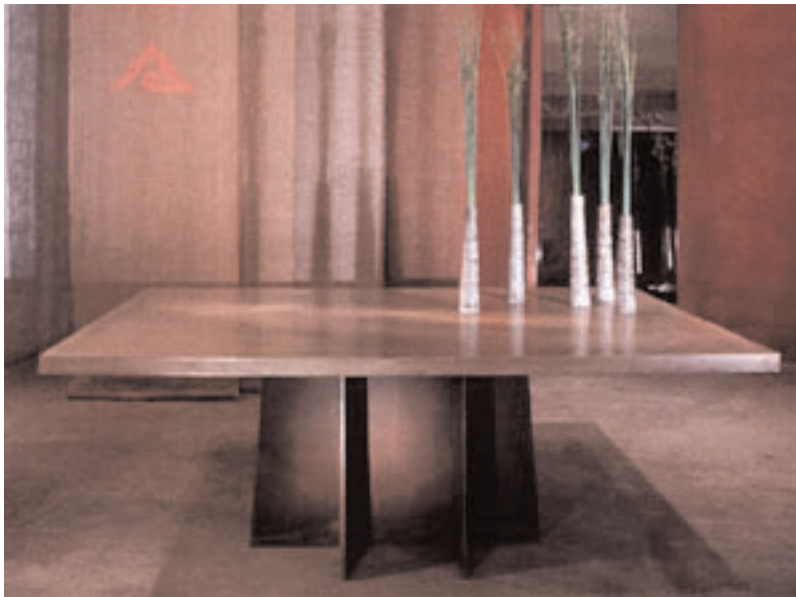

clodagh 

CLODAGH FOR DENNIS MILLER
MESA TABLE

60W X 60D X 29H OR 63W X 84D X 29H

BASE PATINATED STEEL - TOP ARTISAN PLASTER SPECIFY COLOR
STEEL, BRONZE, COAL, RUST, UMBER, MAHOGANY, CONCRETE

CLODAGH SIGNATURE 670 BROADWAY NEW YORK, NY 10012 PHONE 212-780-5307 FAX 212-780-5755